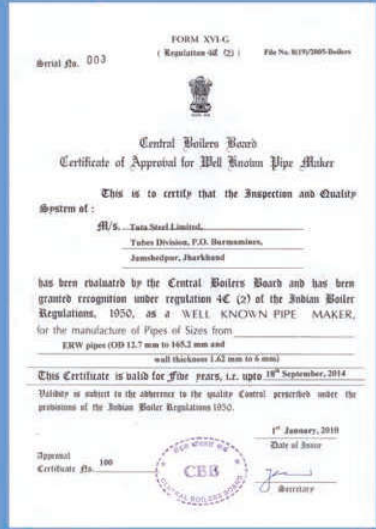

ISO 9001

ISO 14001

OHSAS 18001

LLOYD'S

TS 16949

CENTRAL BOILER BOARD APPROVAL

**JIPM STAGE-1 EXCELLENCE AWARD (2004)
FIRST PRECISION TUBES MILL TO GET JIPM AWARD**